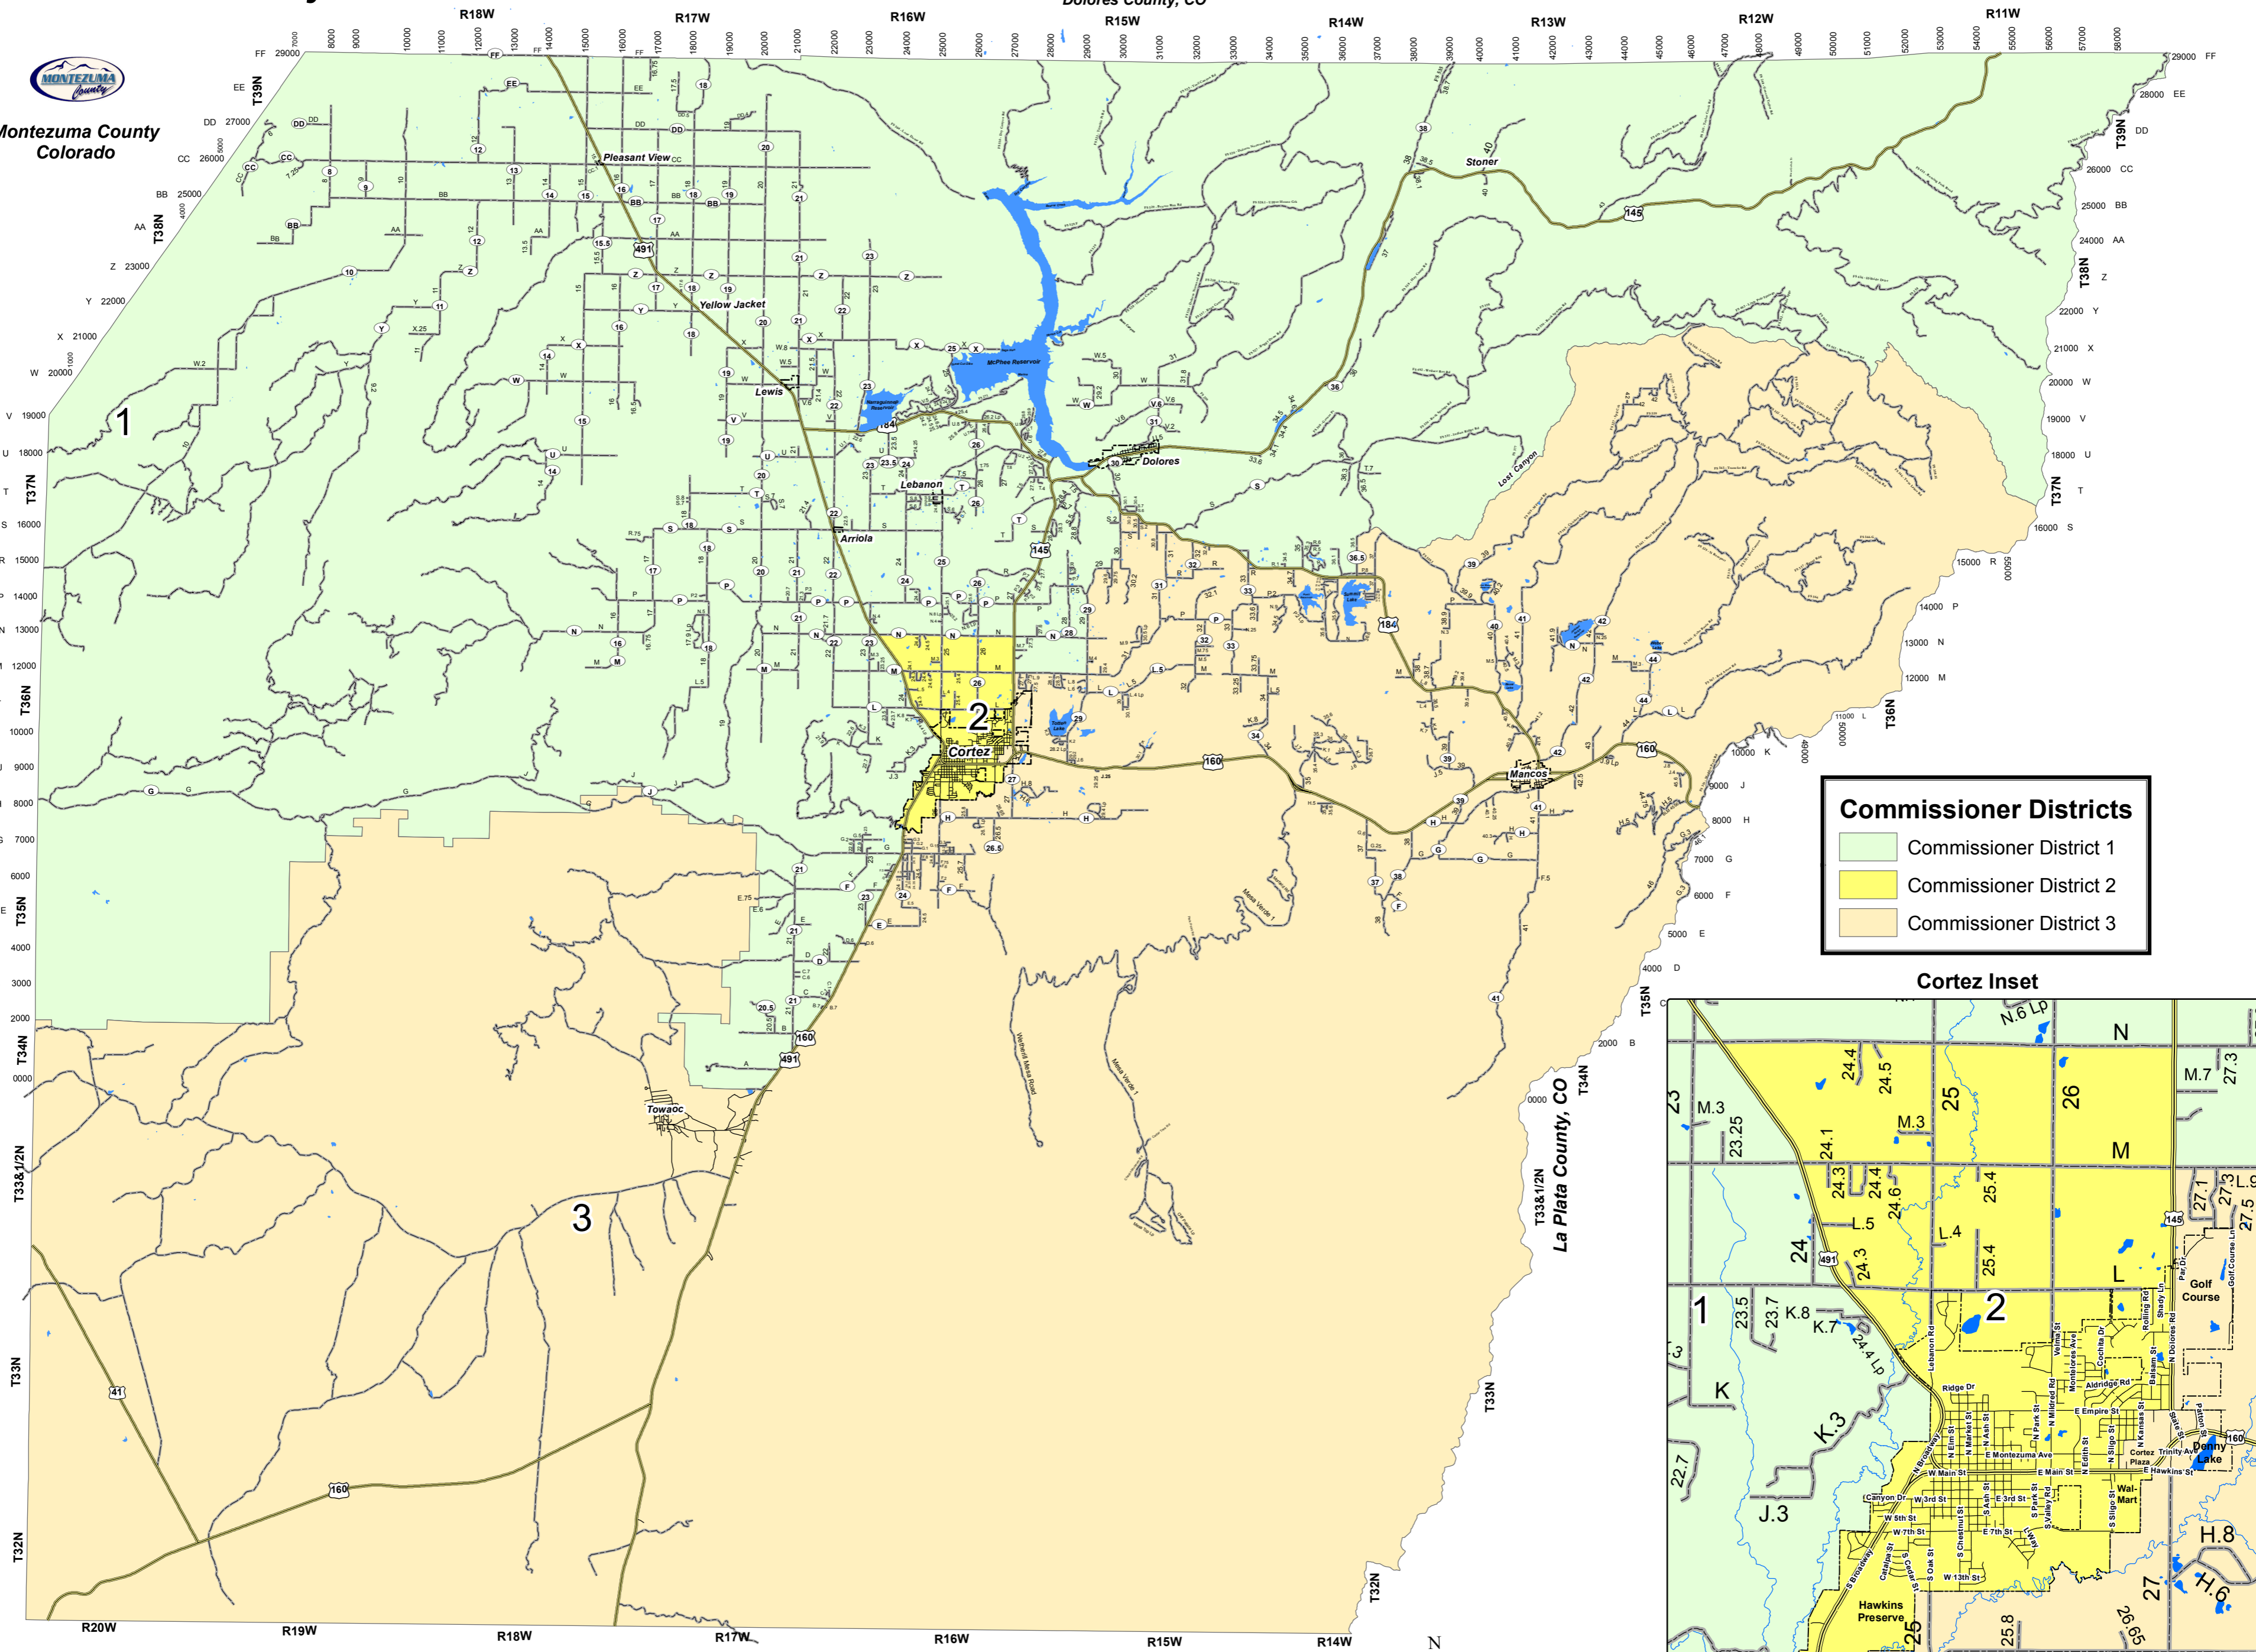

Montezuma County Commisioner Districts

Montezuma County
Colorado

Commissioner Districts

- Commissioner District 1
- Commissioner District 2
- Commissioner District 3