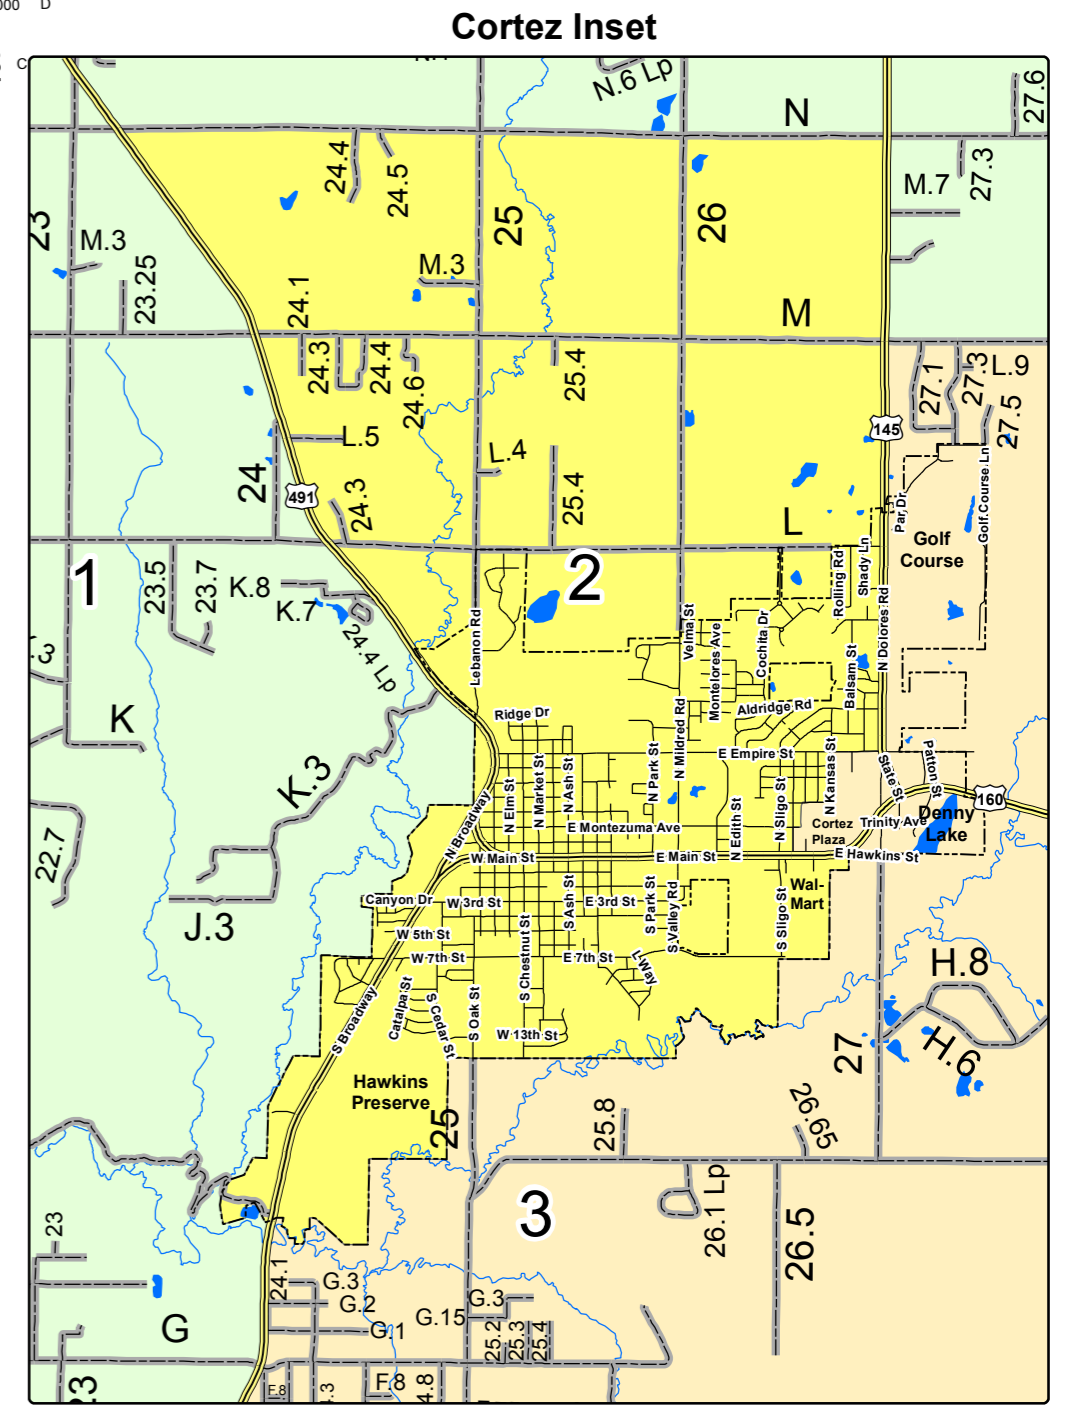

Commissioner Districts as adopted on September 26, 2011

Online Mapping Available at:
<http://www.co.montezuma.co.us/newsite/gismaps.html>